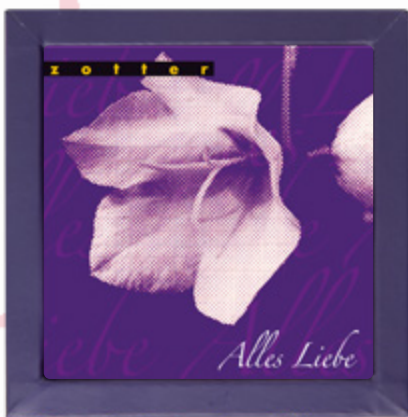

The chocolate box »With Love« is available in the following colours:

BIOFEKT POP »WITH LOVE« RED
BIOFEKT POP »WITH LOVE« YELLOW
BIOFEKT POP »WITH LOVE« BLUE

ART.NO. 17278
ART.NO. 17402
ART.NO. 17401

alc.