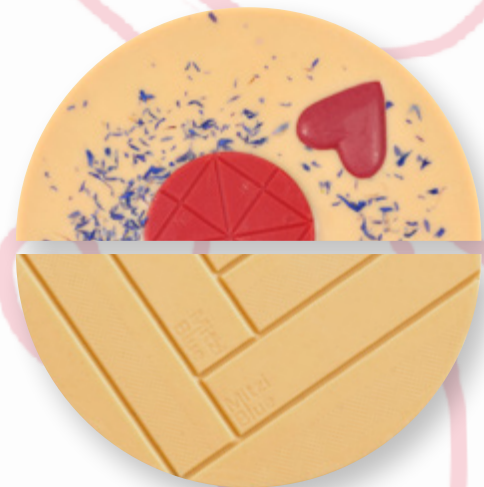

ART.NO. 24037