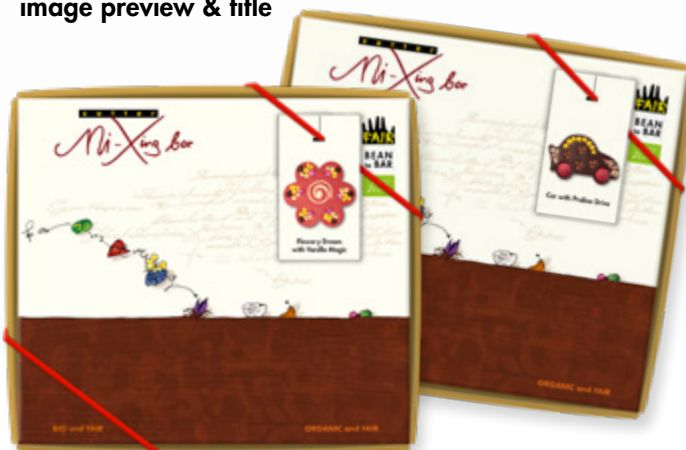

ART.NO. 25121

CAR WITH PRALINE DRIVE

A hot little chocolate speedster made from dark chocolate, filled with hazelnut praline. It's wrapped in a decorative gift box.

ART.NO. 24221

New: incl. card with image preview & title