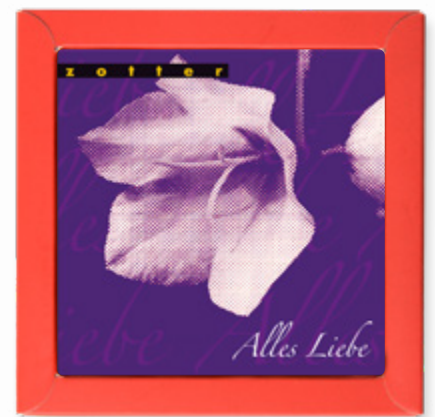

The chocolate box »With Love« is available in the following colours:

BIOFEKT POP »WITH LOVE« RED
BIOFEKT POP »WITH LOVE« YELLOW
BIOFEKT POP »WITH LOVE« BLUE

ART.NO. 17278
ART.NO. 17402
ART.NO. 17401

alc.