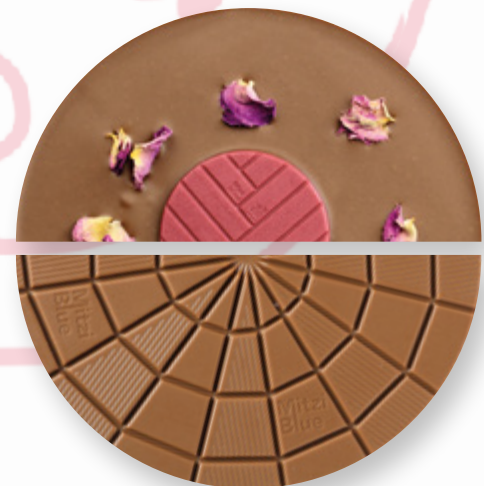

TOTALLY NUTS
Hazelnut Praline + Cashew Praline + Nuts

ART.NO. 24030

HEAVEN OF LOVE
White Choco + Strawberries + Raspberry Heart

ART.NO. 24037

ROCK 'N' ROSES
Milk Choco + Raspberry + Roses

ART.NO. 24076

sales unit
= 10 pcs.